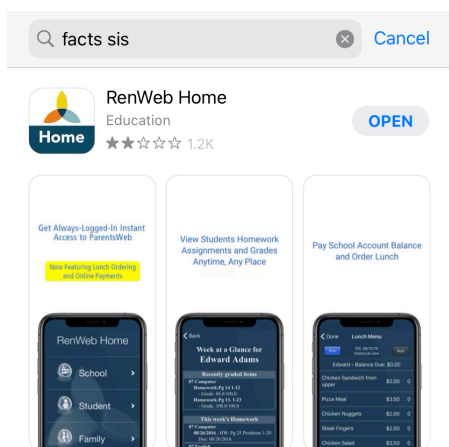

- Type a User Name, Password, and Confirm the password.
  - Your username may be the same as you used for School Speak.

Change/Create Password

Name	Person ID	User Name	Password	Confirm	
Callie Johnston	11519	cjohnston	*****	*****	Save User Name and/or Password

- Click **Save User Name and/or Password**.
  - A message displays at the top of the browser, "**User Name/Password successfully updated.**"

User Name/Password successfully updated.

Change/Create Password

Name	Person ID	User Name	Password	Confirm	
Callie Johnston	11519	cjohnston	*****		Save User Name and/or Password

- You may now log in to Family Portal using your new User Name and Password.
- ParentsWeb allows you to access:
  - Student attendance and daily grades
  - Progress reports, reports cards and transcripts
  - Daily Homework, projects, quiz and test dates
  - School events and lunch calendar
- You can also download the app RenWeb Home to access the FACTS Family Portal on your other devices.

13755 SW WALKER ROAD BEAVERTON, OREGON 97005
503.644.5748 WWW.HTSCH.ORG

FOUNDED IN
FAITH

BALANCED

INCLUSIVE

JOYFUL

INSPIRING
LEADERS