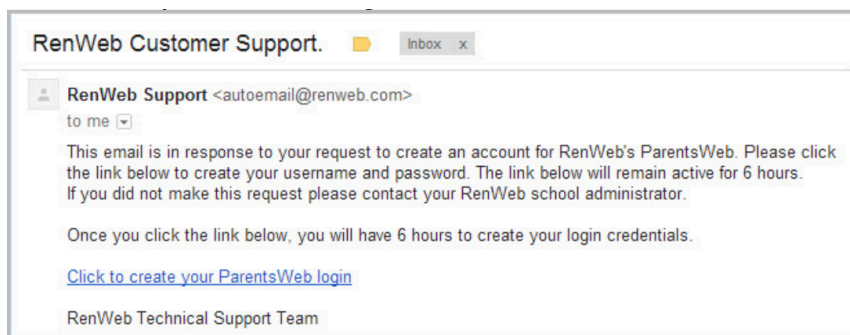

## Accessing FACTS Family Portal

FACTS Management gives you, the busy parent, an opportunity to get more involved in your child's academic progress and future success – all via the Internet!

Family Portal (also known as RenWeb) from FACTS is a private and secure parents' portal that will allow parents to view academic information specific to their children, while protecting their children's information from others. You may view your child's grades, attendance, homework and find contact information for families and staff, as well as other useful school information. You can communicate with teachers and other school staff online whenever necessary. All you need is an Internet-capable computer.

Here's how to access our easy-to-use FACTS Family Portal:

- In Chrome, Firefox, Safari, or Internet Explorer go to [www.factsmgmt.com](http://www.factsmgmt.com) and click Parent Login, then select **FACTS Family Portal**.
- Type the school's District Code **HT-OR**
- Click **Create New Family Portal Account**.
- Type your email address and click **Create Account**.
  - Use the email associated with the school and/or your SchoolSpeak account.
  - An email will be sent which includes a link to create your ParentsWeb login. The link is active for 6 hours.